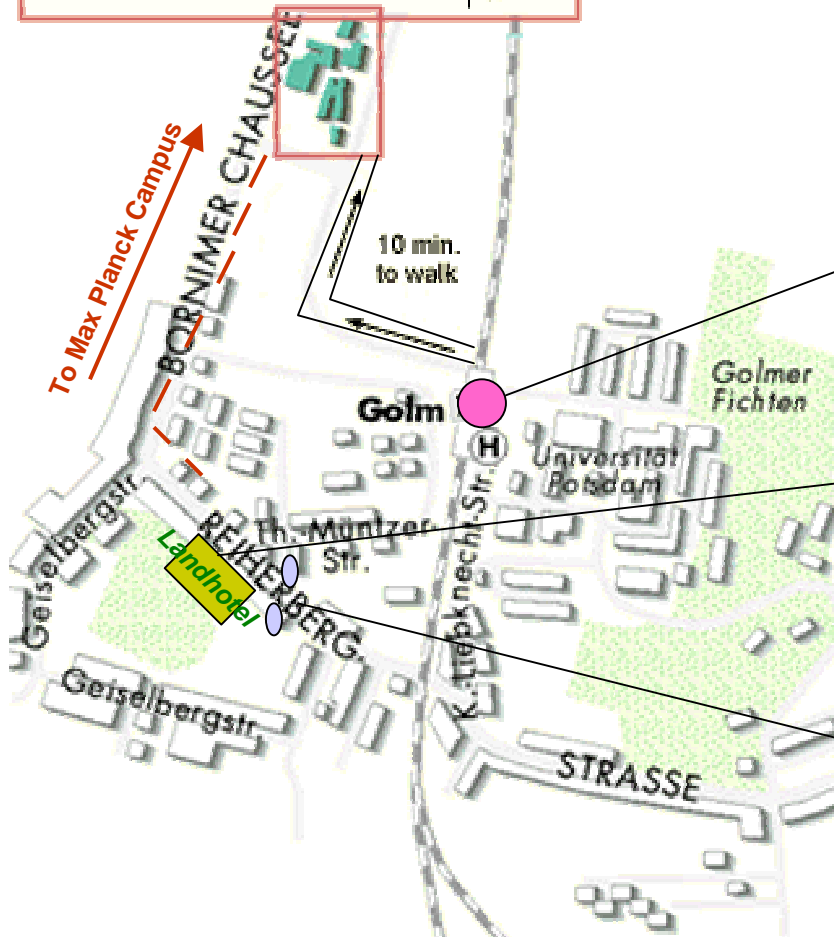

Directions to the Albert-Einstein-Institute

Albert-Einstein Institute

central building

guesthouse

Bus Stop (No. 606)

way from the Landhotel to Max Planck Campus (15 minutes to walk): - - - - -

Golm Train Station, trains to Potsdam (RB 20, 21) with connections to Berlin (RE 1)
Bus Stop (No. 605, No. X5)

Accommodation
Landhotel
Reihenbergstrasse 33

Bus Stops (No. 606)