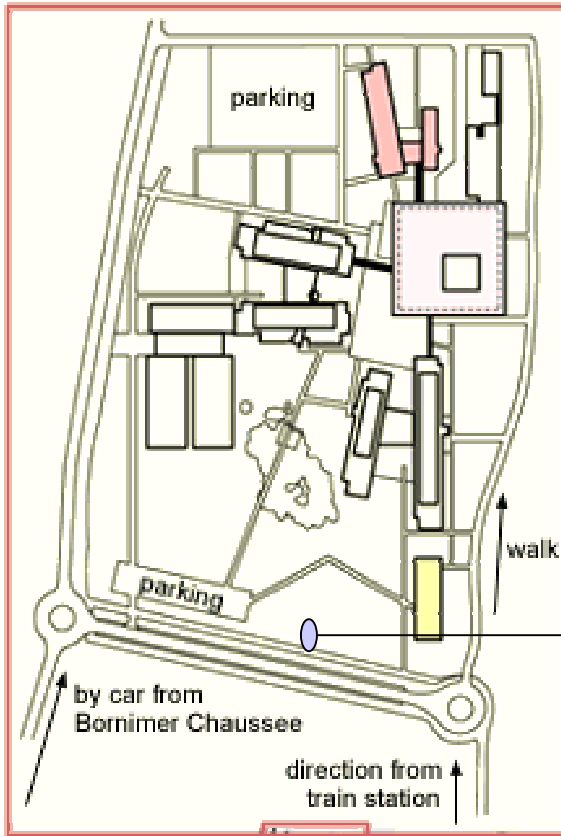

Directions to the Albert-Einstein-Institute

Albert-Einstein Institute

central building

guesthouse

Bus Stop (No. 606)

way from the Landhotel to Max Planck Campus (15 minutes to walk): - - - - -

Golm Train Station, trains to Potsdam (RB 20, 21) with connections to Berlin (RE 1)
Bus Stop (No. 605, No. X5)

Accommodation
Landhotel
Reihenbergstrasse 33

Bus Stops (No. 606)